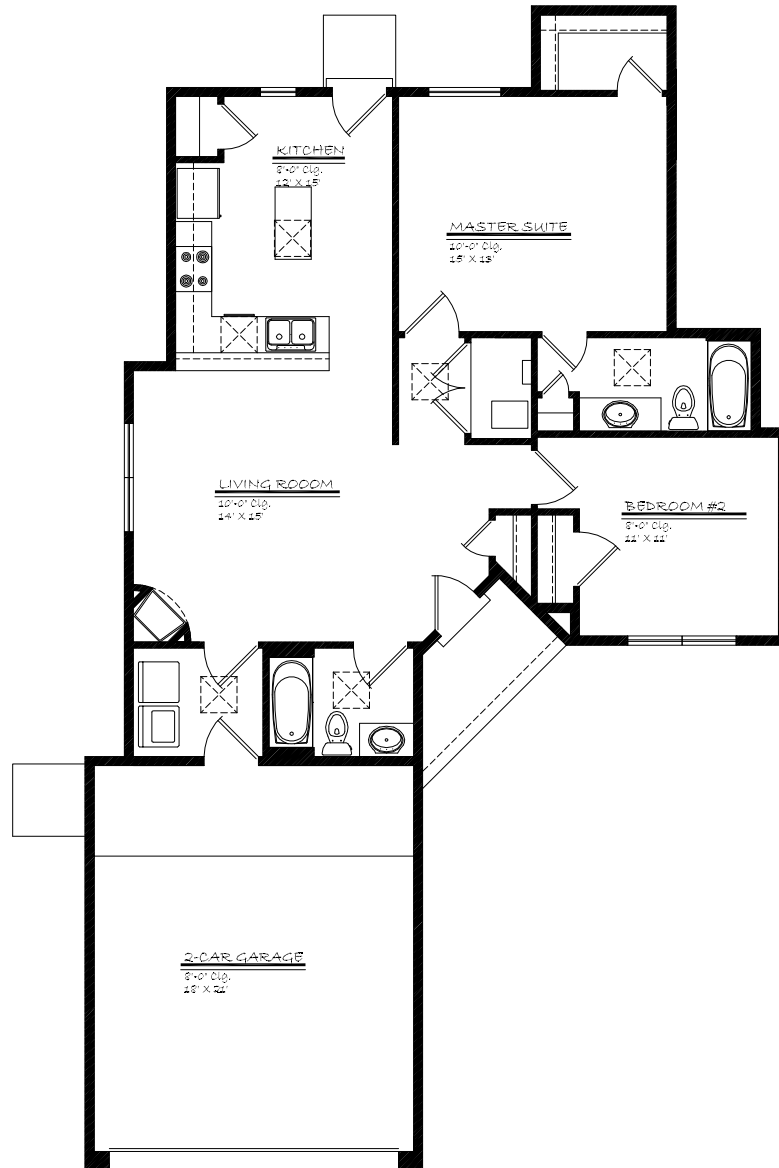

“RachelMatthewHomes”
By Steve Nakamura

Zara 1137 SQ. FT.
2 Bedrooms, 2 Bathrooms, 2 Car Garage