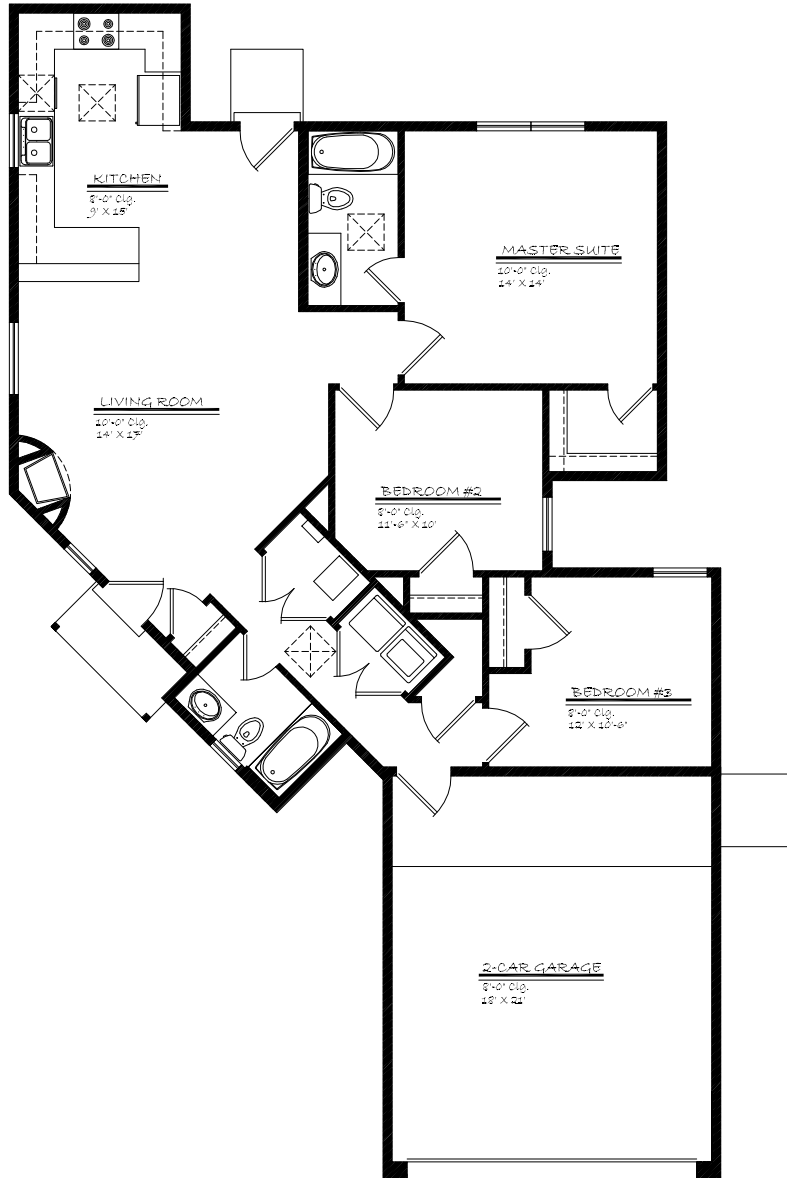

“RachelMatthewHomes”
By Steve Nakamura

ROSA 1278 SQ. FT.
3 Bedrooms, 2 Bathrooms, 2 Car Garage